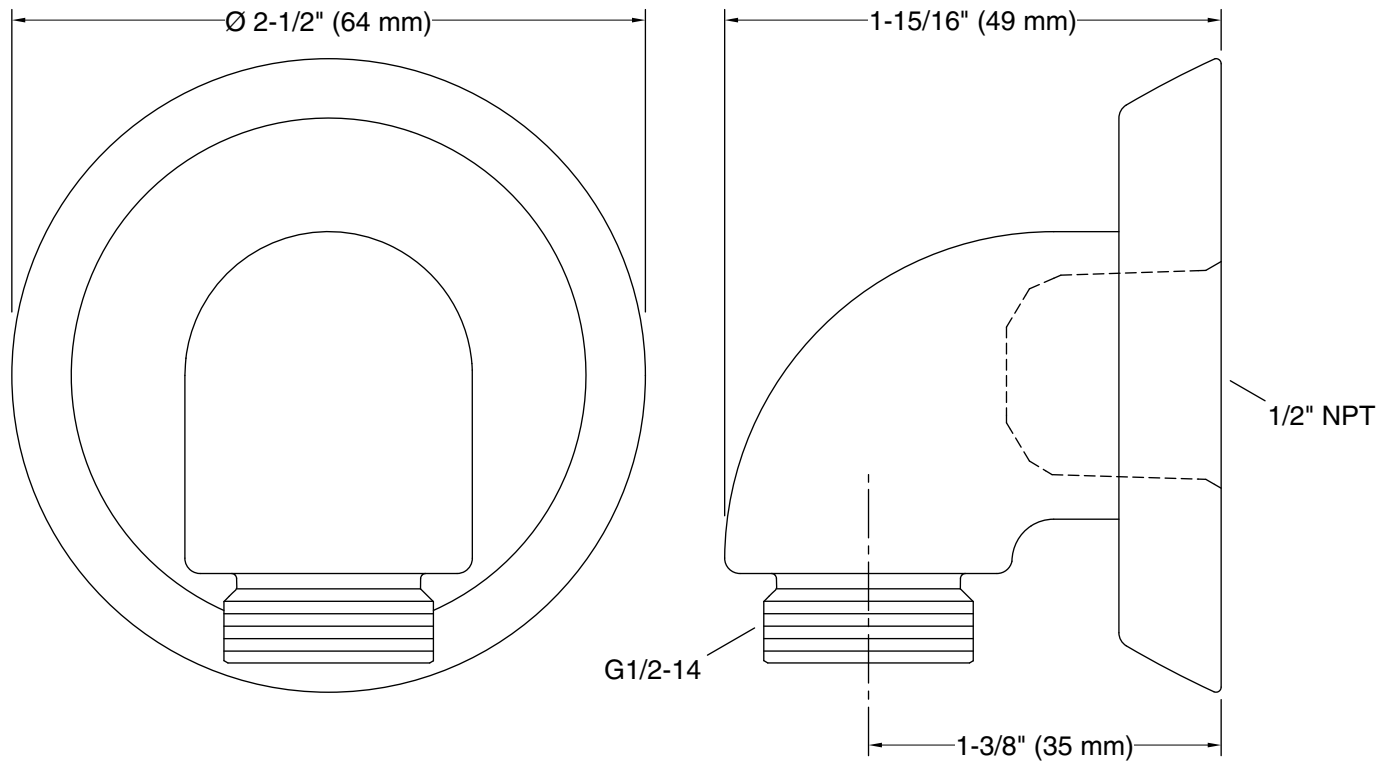

Features

- For use with a handshower and hose (sold separately).
- Includes check valve for backflow prevention.
- Coordinates with Forté® faucets, accessories, and showering components to complete your bathroom.

Technical Information

All product dimensions are nominal.

Notes

Install this product according to the installation instructions.